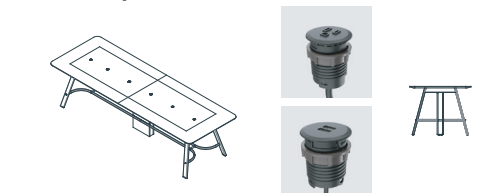

Vox® Simple Dot Power